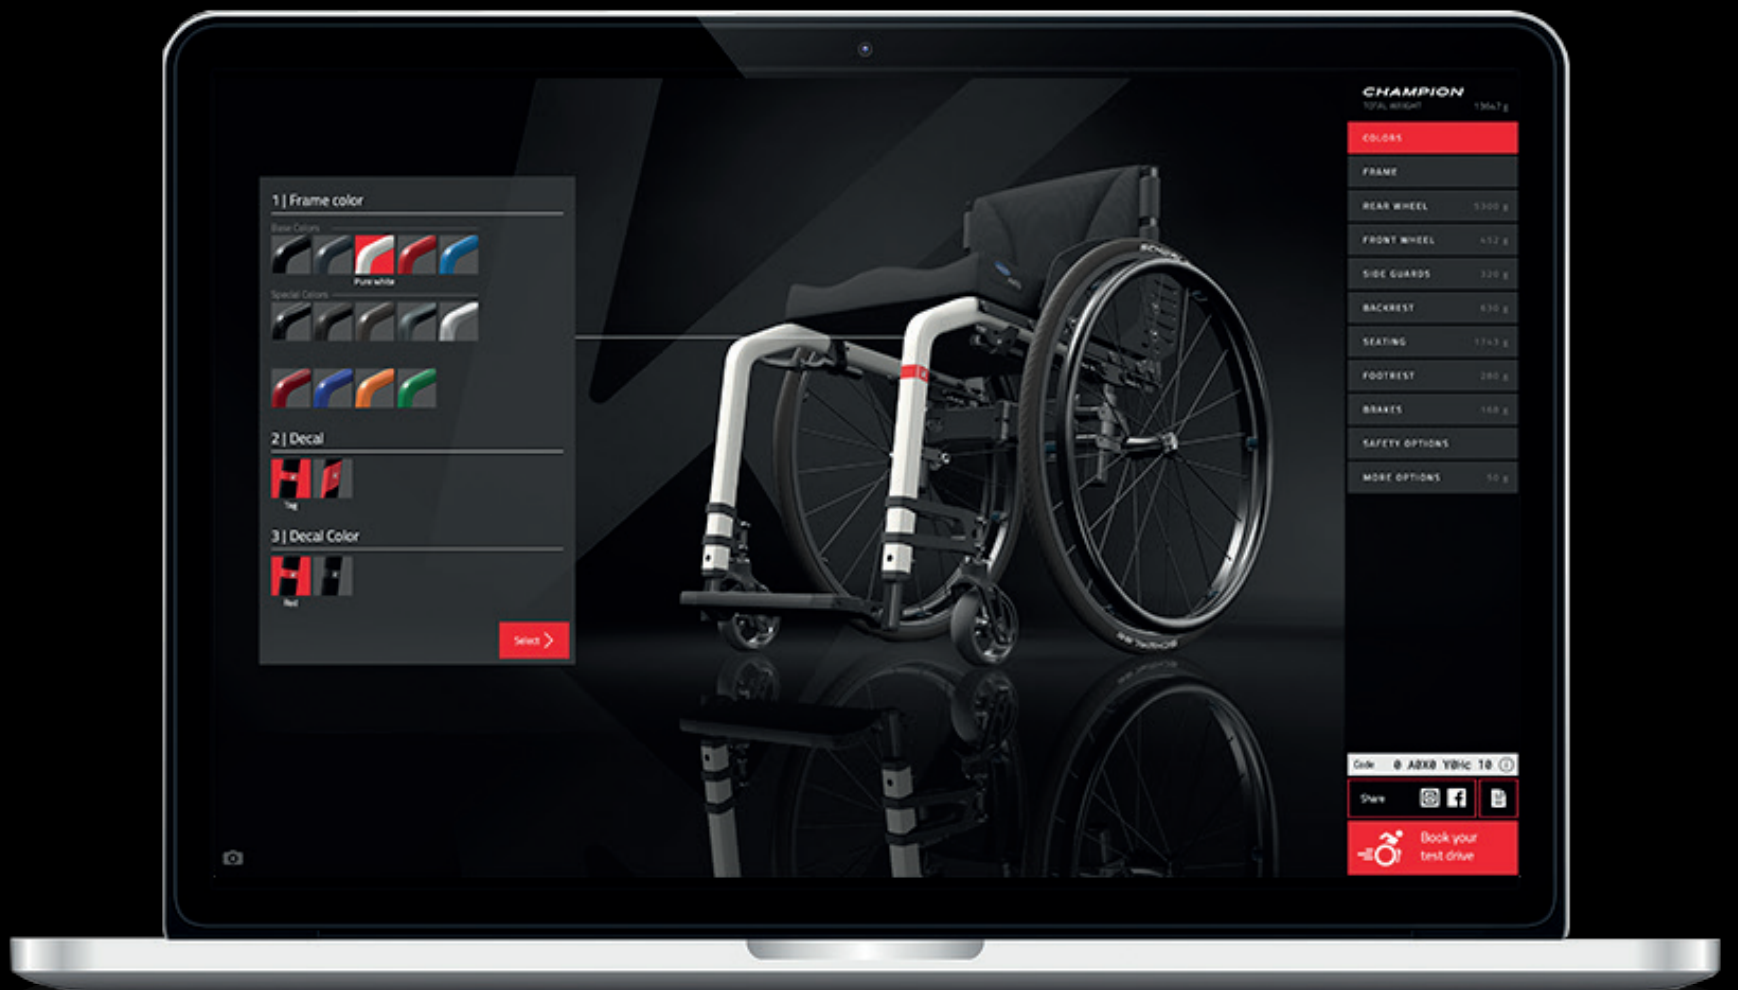

2 CHOOSE THE DECAL STYLE

Tag

Bold

3 CHOOSE THE DECAL COLOUR

Red

Black

Light Grey

Gold

Red

Blue

Dark Grey

Black

VISUALIZATION

KÜSCHALL VISUALIZER

Connect to www.kuschall.com/international-en/visualizer/ and create something unique with the Kuschall Visualizer. Design your wheelchair around your style and break the boundaries!