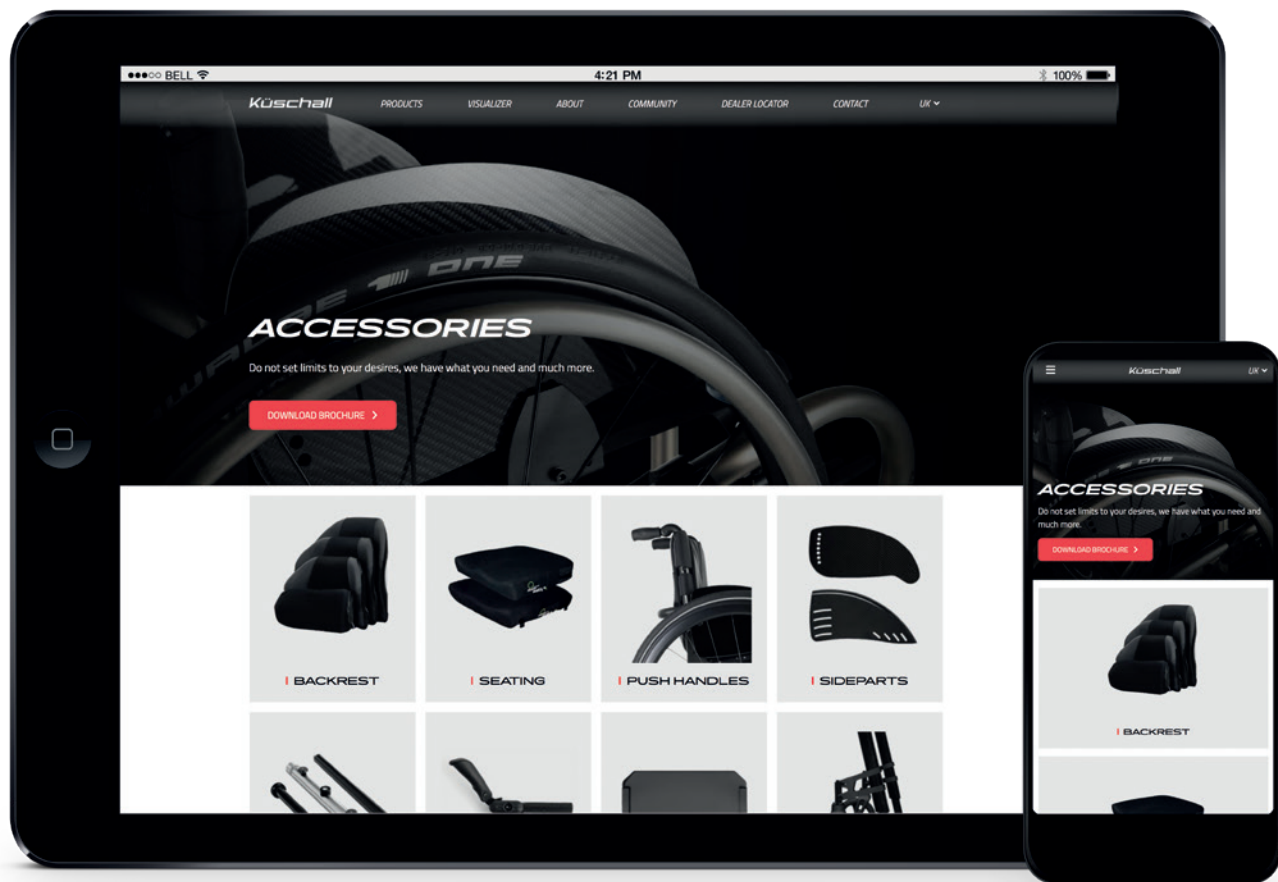

ACCESSORIES

Do not set limits to your desires, we have what you need and much more.

Go to www.kuschall.com/accessories to explore the entire range of accessories for your chair.