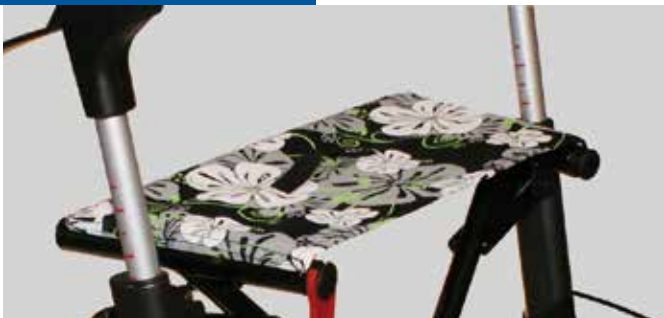

Customizing kit

Seat

Make your JAZZ special and personal by shifting the seat.