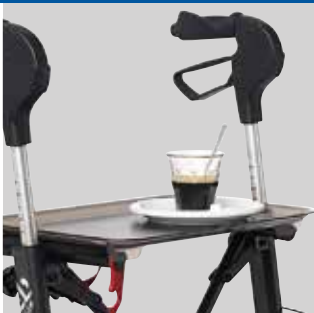

New generation...

DOLOMITE JAZZ is the new generation rollator that goes all the way. A stylish design with smart functions. Carefully thought-out, well designed components make the *JAZZ* a winner. Continuous vertical adjustment and ergonomic handle with built-in brake system that surpasses its competitors. Positioning marks on handlebars to facilitate height adjustment.

Foldable

The Spacious basket folds with the rollator. Simple and balanced folding with help of the seat strap. Easy to handle. Stands in folded position and occupies a small space when stored. Nice soft seat for resting. Thanks to welded aluminum frames, the **DOLOMITE JAZZ** is stable and steady throughout its service life.

Adaptable to individual needs

DOLOMITE JAZZ is available in two different heights. Choose the higher seat height when having difficulties to change from sitting to standing. Easily and infinite adjustable handle which can be set at precisely the right height.

Features and Options

Tray

For transportation of a cup of coffee or similar. Can be moved to a table.
Art no. 1452301

Basket

Spacious basket made of durable material which folds with the rollator. Max load capacity 5 kg.
Art no. 1452336