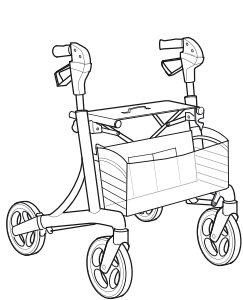

New generation...

DOLOMITE JAZZ is the new generation rollator that goes all the way. A stylish design with smart functions. Carefully thought-out, well designed components make the *JAZZ* a winner. Continuous vertical adjustment and ergonomic handle with built-in brake system that surpasses its competitors. Positioning marks on handlebars to facilitate height adjustment.

Back strap

A comfortable and safe support to lean against. Mounted on the handles and therefore follows the height adjustment.
Art no. 1522062

Cane holder

Makes the cane easily accessible. No tools needed.
Art no. 1512912

Customizing kit

Seat

Make your JAZZ special and personal by shifting the seat.

Basket cover

Protects belongings in the basket. And adds style.

Side panels

Make your JAZZ special and personal by adding side panels.

Contact your local dealers for more information about available colors and textures.

Two heights (push handle and seat)

JAZZ 520
Art no. 12142-46-24
Including tray and basket.

JAZZ 600
Art no. 12140-46-24