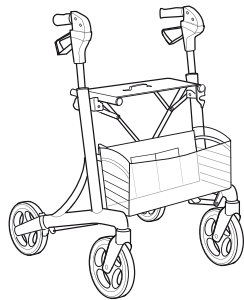

Adaptable to individual needs

DOLOMITE JAZZ is available in two different heights. Choose the higher seat height when having difficulties to change from sitting to standing. Easily and infinite adjustable handle which can be set at precisely the right height.

Back strap

A comfortable and safe support to lean against. Mounted on the handles and therefore follows the height adjustment.
Art no. 1522062

Cane holder

Makes the cane easily accessible. No tools needed.
Art no. 1512912

Customizing kit

Seat

Make your JAZZ special and personal by shifting the seat.

Basket cover

Protects belongings in the basket. And adds style.

Side panels

Make your JAZZ special and personal by adding side panels.

Contact your local dealers for more information about available colors and textures.

Two heights (push handle and seat)

JAZZ 520
Art no. 12142-46-24
Including tray and basket.

JAZZ 600
Art no. 12140-46-24