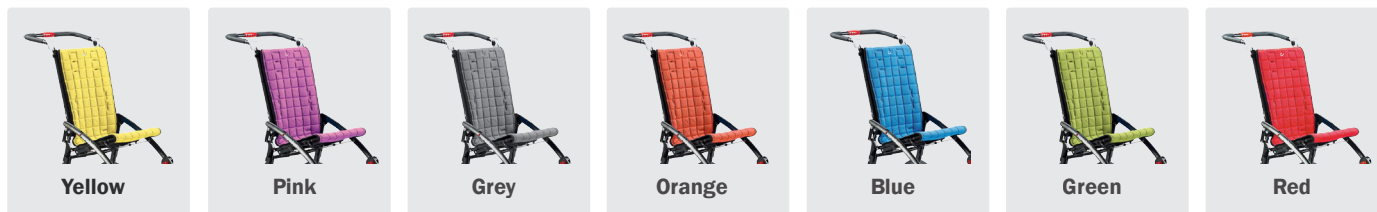

R82 Cricket Specifications

inches

	1	2
Seat width	13½"	15¾"
Seat depth	8½-12¼"	12¼-17"
Back height	19¾"	21¼"
Seat to floor height	19¾-21"	21¼-22¼"
Seat to footplate distance	7-14¼"	8¾-14½"
Leg to seat surface angle	360°	360°
Backrest width	12¾"	15¼"
Backrest width, inside	10¾"	13"
Overall width	26¾"	29¼"
Back recline	110° - 125°	110° - 125°

	1	2	
Overall length	40¼"	41¼"	
Overall height	39¼"	41¼"	
Folded width	14"	14"	
Total weight	27.3 lbs	29.5 lbs	
Max. user weight/load	77 lbs	110 lbs	
Max. user weight/load, transportation	59.5 lbs	94.5 lbs	
Required width of right angled corridor	32"	32"	
Max. Static stability	10° sideways	10° forward	10° rearward

Cushion Color Options

Everyone should be able to live a free and independent life and pursue their dreams regardless of any physical circumstances.