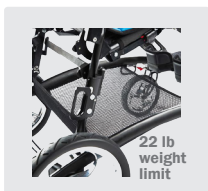

R82 Cricket

Compact and Lightweight
Easily Foldable Wheelchair

R82 Cricket

The R82 Cricket is a lightweight, compact and easy-to-fold wheelchair developed with aesthetics, quality and comfort in mind. This fun push wheelchair provides support and stability for the child, along with excellent functionality for the caregivers. With its effortless maneuverability, the R82 Cricket is the perfect chair for outings and adventures! This 20° fixed tilt chair comes in two sizes and adapts to the child's growth, maximizing its lifespan. Children will delight in the choice of colors and caregivers will appreciate the ease of use and flexibility of the R82 Cricket. The R82 Cricket is approved for safe and portable transportation and adheres to ISO 7176-19 standards.

Convenience and Ease of Use

- Tool-less Back Recline (110° - 125°)**
 The backrest angle can be changed by 15° with a simple upholstery release
- Lightweight and Easy to Fold**
 This lightweight wheelchair is compact when folded and is self-standing, requiring minimum storage space
- Growth Capabilities**
 As the user grows, Cricket's seat depth can grow 4" and height of footplate can be adjusted according to the child's size

Backrest Extension

Size 1: H 8.5" x W 10"
 Size 2: H 8.5" x W 12"

Seat Width Reduction Wedges

Size 1: H 5.75" x L 6" x W 1"
 Size 2: H 5.75" x L 6" x W 2"

Calf Panel

Size 1: L 14.5" x W 4.5"
 Size 2: L 17" x W 4.5"

Tray

L 16" x D 13.5"

Heel Straps

H 3" x L 7"

Grip Bar

In frame

Grip Bar

In armrests