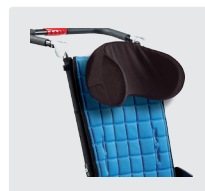

Sculpted Headrest

H 7" x W 11.25" x D 7"