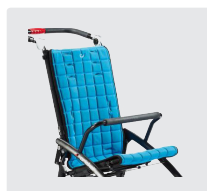

R82 Cricket

Compact and Lightweight
Easily Foldable Wheelchair

R82 Cricket

The R82 Cricket is a lightweight, compact and easy-to-fold wheelchair developed with aesthetics, quality and comfort in mind. This fun push wheelchair provides support and stability for the child, along with excellent functionality for the caregivers. With its effortless maneuverability, the R82 Cricket is the perfect chair for outings and adventures! This 20° fixed tilt chair comes in two sizes and adapts to the child's growth, maximizing its lifespan. Children will delight in the choice of colors and caregivers will appreciate the ease of use and flexibility of the R82 Cricket. The R82 Cricket is approved for safe and portable transportation and adheres to ISO 7176-19 standards.

Convenience and Ease of Use

- Tool-less Back Recline (110° - 125°)**
 The backrest angle can be changed by 15° with a simple upholstery release
- Lightweight and Easy to Fold**
 This lightweight wheelchair is compact when folded and is self-standing, requiring minimum storage space
- Growth Capabilities**
 As the user grows, Cricket's seat depth can grow 4" and height of footplate can be adjusted according to the child's size

Underseat Storage Basket

Size 1: L 14" x W 15"
 Size 2: L 14" x W 17.5"

Canopy

Size 1: H 16.5" x W 14"
 Size 2: H 18.5" x W 16"

Sculpted Headrest

H 7" x W 11.25" x D 7"

Headrest Cushion

H 5.75" x W 11" x D 3.5"

Tray

L 16" x D 13.5"

Heel Straps

H 3" x L 7"

Grip Bar

In frame

Grip Bar

In armrests