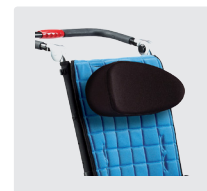

R82 Cricket

Compact and Lightweight
Easily Foldable Wheelchair

R82 Cricket

The R82 Cricket is a lightweight, compact and easy-to-fold wheelchair developed with aesthetics, quality and comfort in mind. This fun push wheelchair provides support and stability for the child, along with excellent functionality for the caregivers. With its effortless maneuverability, the R82 Cricket is the perfect chair for outings and adventures! This 20° fixed tilt chair comes in two sizes and adapts to the child's growth, maximizing its lifespan. Children will delight in the choice of colors and caregivers will appreciate the ease of use and flexibility of the R82 Cricket. The R82 Cricket is approved for safe and portable transportation and adheres to ISO 7176-19 standards.

Convenience and Ease of Use

- Tool-less Back Recline (110° - 125°)**
 The backrest angle can be changed by 15° with a simple upholstery release
- Lightweight and Easy to Fold**
 This lightweight wheelchair is compact when folded and is self-standing, requiring minimum storage space
- Growth Capabilities**
 As the user grows, Cricket's seat depth can grow 4" and height of footplate can be adjusted according to the child's size

Underseat Storage Basket

Size 1: L 14" x W 15"
 Size 2: L 14" x W 17.5"

Canopy

Size 1: H 16.5" x W 14"
 Size 2: H 18.5" x W 16"

Sculpted Headrest

H 7" x W 11.25" x D 7"

Headrest Cushion

H 5.75" x W 11" x D 3.5"

Tray

L 16" x D 13.5"

Heel Straps

H 3" x L 7"

Grip Bar

In frame

Grip Bar

In armrests