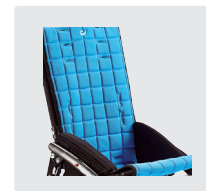

Seat Width Reduction Wedges

Size 1: H 5.75" x L 6" x W 1"
Size 2: H 5.75" x L 6" x W 2"